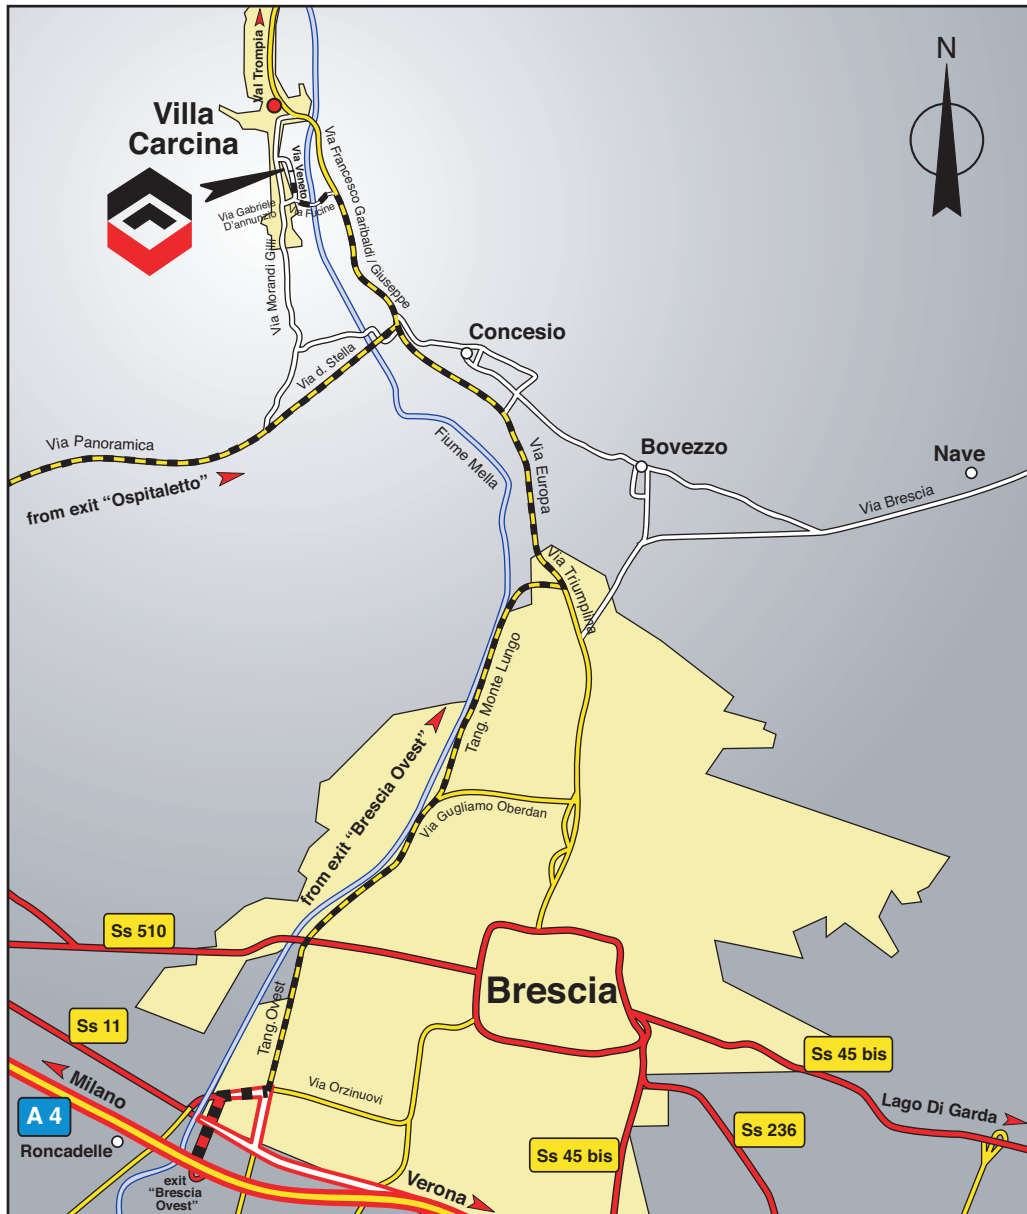

How to find us in Villa Carcina / Brescia:

If you come from Verona:

At the Motorway A4, if you take the exit "Brescia Ovest", follow the street direction: Val Trompia, Concesio. Drive for about 9 Km, at the third red-lighting cross turn on to left (direction Val Trompia), then Brescia will remain behind. Go straight for about 5 Km, then you will enter in "Villa Carcina". After 400 m turn left into "Via Fucine", follow the street for 300 m. Then drive straight on to "Via D'annunzio, Gabriele". After 240 m turn right into "Via Veneto" (You are leaving "Villa Carcina" now). You will see "WILDEN Italy" after 300 meters on the right side.

If you come from Milano:

At the Motorway A4, if you take the exit "Ospitaletto", follow the street direction: Val Trompia, Lumezzane or Concesio. After 13 Km at the first red-lighting turn on to left, direction Lumezzane, Gardone Val Trompia. After 2 Km you will enter in "Villa Carcina". After 400 m turn left into "Via Fucine", follow the street for 300 m. Then drive straight on to "Via D'annunzio, Gabriele". After 240 m turn right into "Via Veneto" (You are leaving "Villa Carcina" now). You will see "WILDEN Italy" after 300 meters on the right side.

WILDEN Italy S.r.l.

Via Veneto 84

I-25069 Villa Carcina (Brescia)

Phone +39 030 89 80 009

Fax +39 030 88 10 81

Email scib@scib.it

By Plane:

Airport Verona or Milano,
Motorway A4 to Brescia,
exit "Brescia-Ovest".

We wish you a pleasant
journey and look forward
to your attendance!